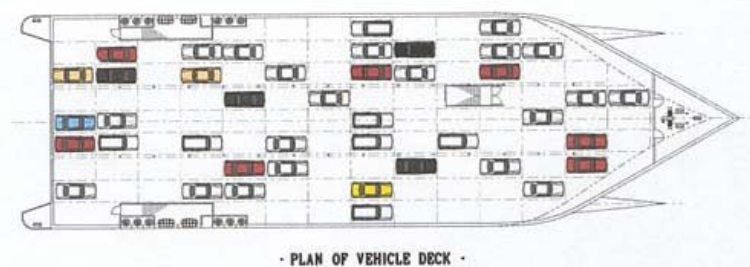

Particulars

Length Overall:	72.8 m	Deadweight (normal):	186 tonnes
Beam Overall:	22.5 m	Engine Power:	4 x 5420 kW
Draft (maximum):	2.5 m	Speed (Normal):	41 knots
Passengers:	600	Speed (Maximum):	45 knots
Vehicles:	85		

- PLAN OF PASSENGER DECK -

- PLAN OF VEHICLE DECK -