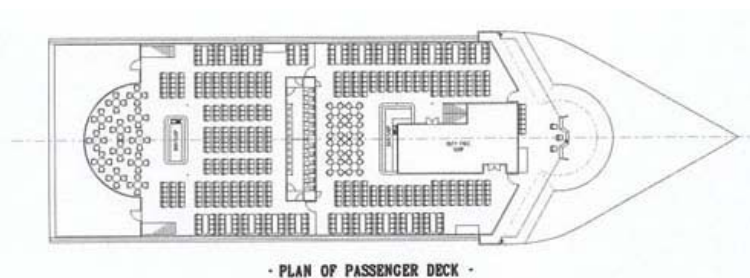

Particulars

Length Overall:	72.8 m	Deadweight (normal):	186 tonnes
Beam Overall:	22.5 m	Engine Power:	4 x 5420 kW
Draft (maximum):	2.5 m	Speed (Normal):	41 knots
Passengers:	600	Speed (Maximum):	45 knots
Vehicles:	85		